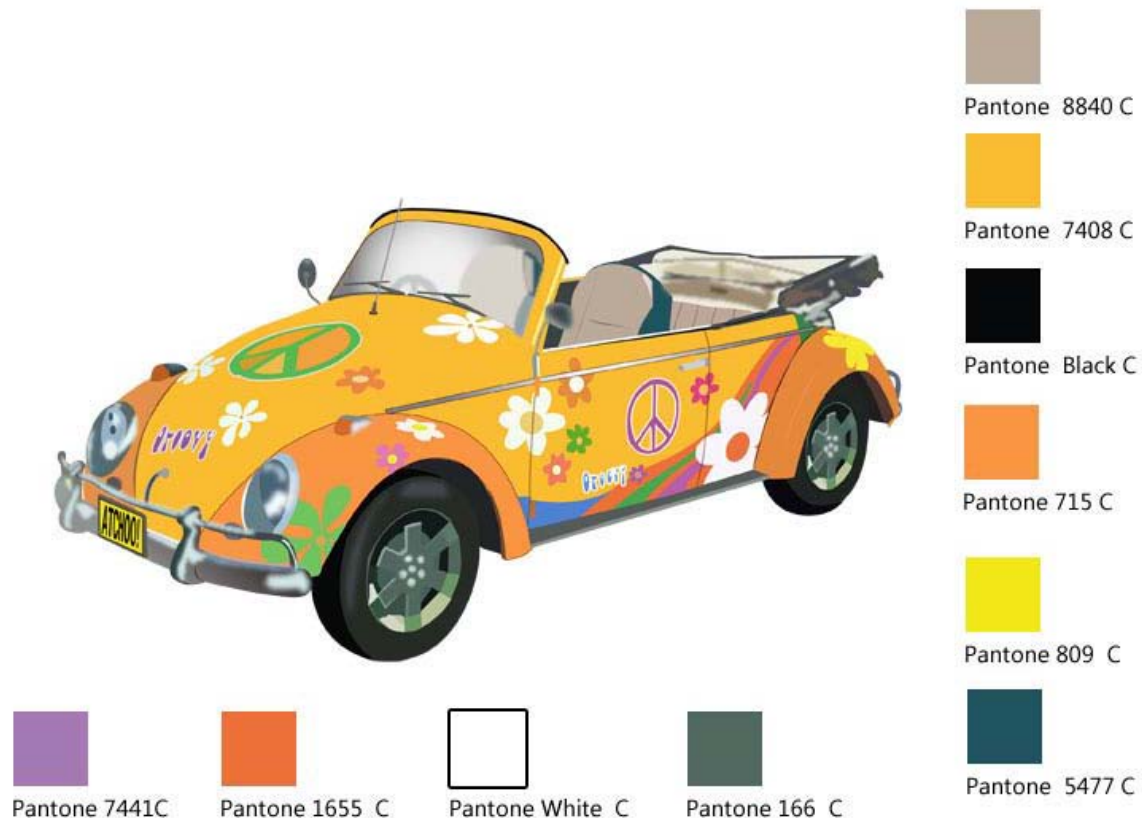

Car Shaped USB Flash Drives

Features:

Durable Solid Rubber Casing with Bold Colors

Custom Design Options Available with Nominal Tooling Fees

Hot Plug and Play; Functions Like Another Hard Drive

No Driver Needed for Most Operating Systems (Windows 98SE Driver Available Online)

More Than 10 Years Data Retention

Capacity: 512MB, 1GB, 2GB, 4GB, 8GB

Interface: USB 2.0

Dimension: 80.1 x 23.5 x 16.5 mm

Life-Time Warranty

Visualize your logo in 3-D rubber USB flash drive with our unique and creative custom services. We only need five to seven days to take your designs and turn them into vivid Rubber CUSTOM USB Flash Drives. With very little set up cost and short production time, we will help you archive win the competition.

GLOBAL DESIGN TECHNOLOGY CO.,LTD

Miss Ada, Sales Manager Sales Department

Email: Ada@designcustomusb.com MSN: design-ada@hotmail.com

Web: <http://www.designcustomusb.com>

Hongkong Office: Rm 2113 , 21 Floor ,Landmark North , 39# Lung Sum Avenue Sheung